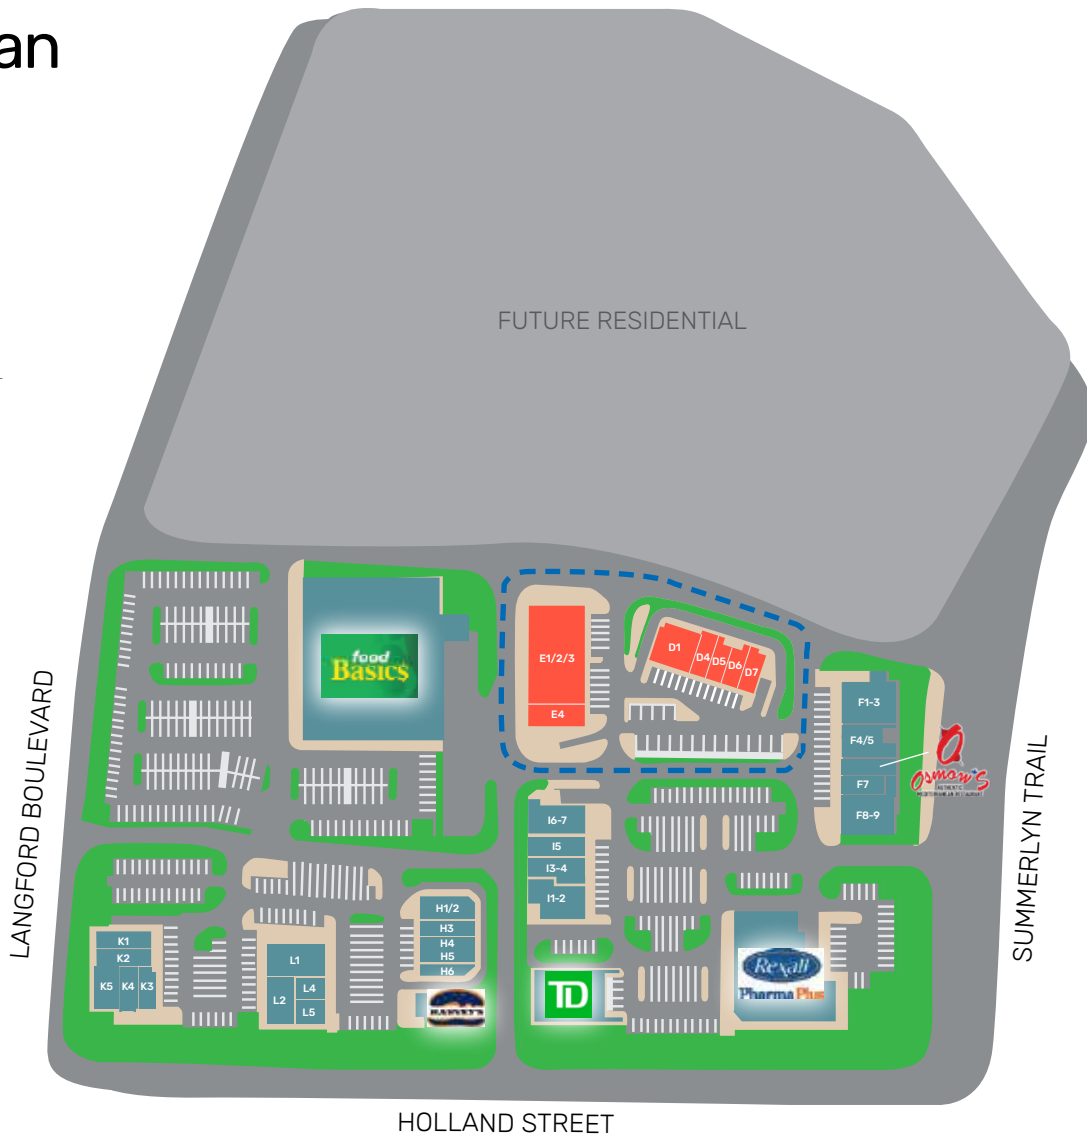

The Shoppes at Summerlyn

BRADFORD

HIGHWAY 88 &
SUMMERLYN TRAIL
BRADFORD, ON

FIRST GULF

ANCHORED BY
Food Basics, TD Bank
& Rexall Pharma Plus

The Shoppes at Summerlyn

Retail

A 114,000 sf neighbourhood shopping centre serving the Bradford, Ontario community.

- **High-traffic location** – At Highway 88 and Summerlyn Trail, surrounded by 3,000 new homes.
- **Anchored by top brands** – Metro, Rexall, and TD Canada Trust draw steady customer traffic.
- **Room to grow** – 48,000 square feet of additional retail planned to meet demand.

AVERAGE HOUSEHOLD INCOME**
within 1 km - \$144,981
within 5 km - \$145,018
within 10 km - \$151,356

TRADE AREA HOUSEHOLDS**
within 1 km - 2,138
within 5 km - 13,741
within 10 km - 25,333

Site Plan

- AVAILABLE
- LEASED
- FUTURE
- UNDER CONTRACT
- FUTURE PHASE
- FUTURE RESIDENTIAL

TENANTS

UNIT	TENANT	AREA (SF)	UNIT	TENANT	AREA (SF)
C	Food Basics	33,240	H3	Pizza Hut	1,238
D1-3	Future Availability	2,465	H4	H&R Block	1,367
D4	Future Availability	1,066	H5	Nail Salon	1,238
D5	Future Availability	965	H6	Oxford Learning Centre	1,001
D6	Future Availability	965	K1	BioPed	1,162
D7	Future Availability	1,070	K2	Supplement King	1,331
E1-3	Under Contract	7,600	K3	Gong Cha Tea/Arirang Hotdog	1,125
E4	Future Availability	1,570	K4	YV Hair Studio	984
F1-3	Shining Faces Daycare	3,939	K5	Fat Bastard Burrito Co.	1,123
F4/5	Central X-Ray & Ultrasound	2,868	L1	Regional Nursing Services	2,853
F6	Osmow's	1,397	L2	Sunset Grill	2,217
F7	OpticaModa	1,227	L4	Gents & Co Barbershop	829
F8-9	Dentist	3,509	L5	Easy Financial Services	1,399
I1-2	BMS Karate	2,625	M	Harvey's	2,249
I3-4	Hand In Hand Therapy Centre	3,142	N	TD Bank	5,138
I5	Veterinarian	1,695	O	Rexall Pharma Plus	13,562
I6-7	Orthodontist Clinic	2,655			
H1/2	Cobs Bread	1,647			
			TOTAL		114,341